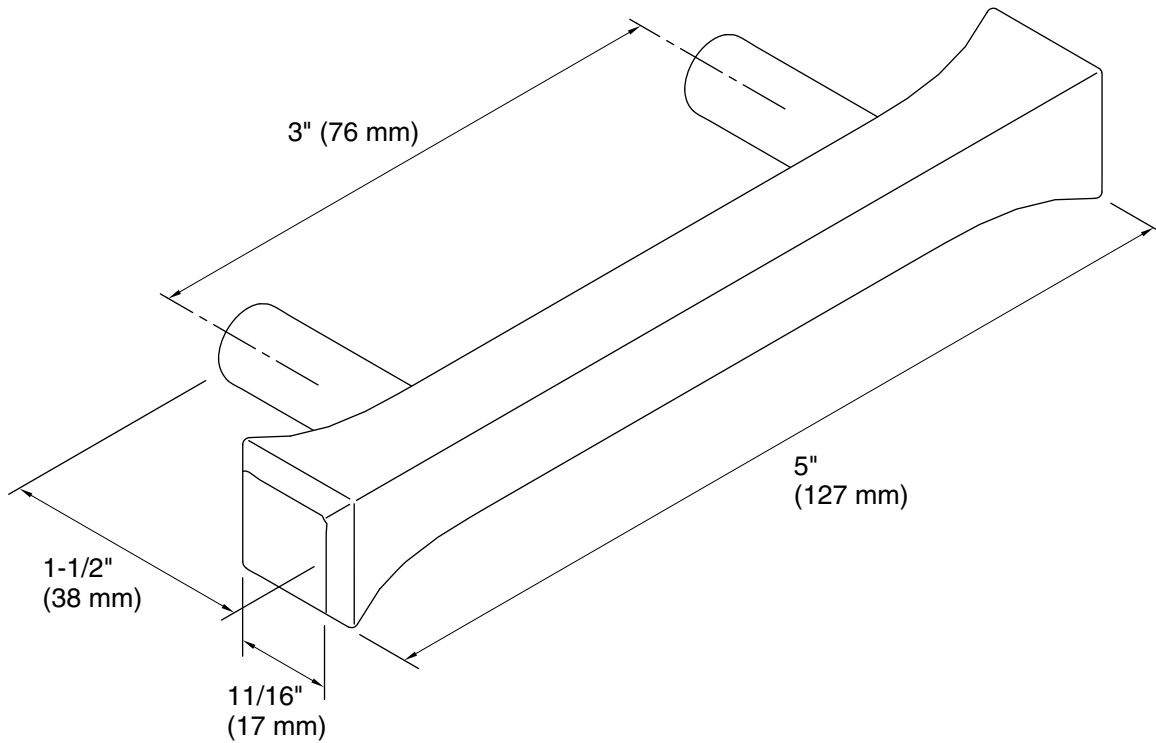

Color	Code	Description
	CP	Polished Chrome
	AF	Vibrant® French Gold
	BN	Vibrant® Brushed Nickel
	BV	Vibrant® Brushed Bronze

Technical Information

All product dimensions are nominal.

Material: Brass

Notes

Install this product according to the installation guide.